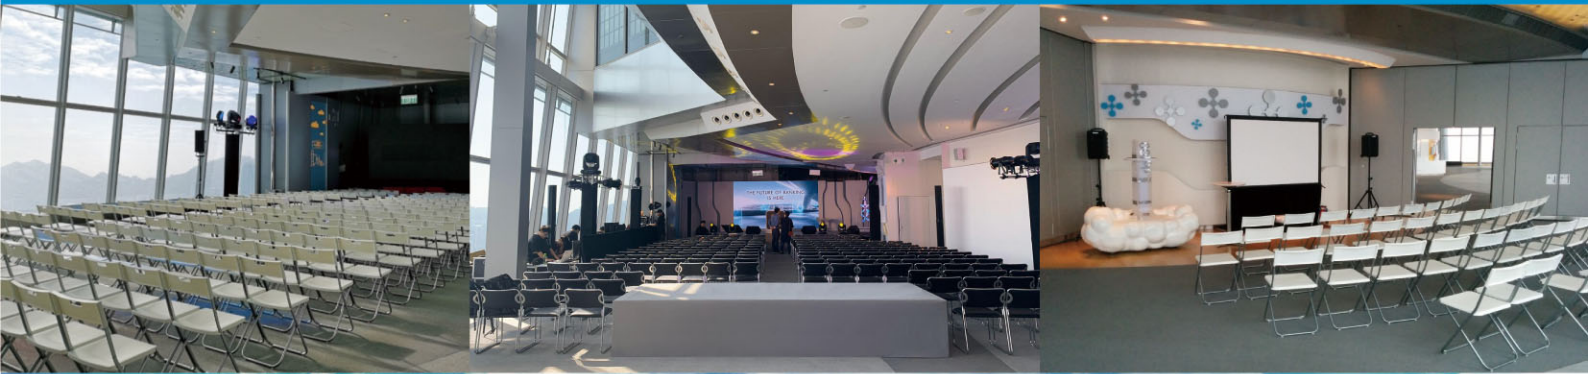

## From HK\$21,000 net

For 6 hours usage in 1,600 sq. ft.  
Venue for 100 people or above are also available

**Terms and Conditions apply:**

- Above offers are valid for events from now till 30 December 2021, except special festive days or confirmed events.
- Offers cannot be used in conjunction with other discount or promotion.
- In the event of disputes regarding these Terms and Conditions, decision of sky100 shall be final.

**CITY'S HIGHEST 360° INDOOR OBSERVATION DECK**

**sky100 Events**  
Celebrate with 360° views of Hong Kong

For more details, please contact our sky100 Events Team  
at +852 2613 3833 or [event@sky100.com.hk](mailto:event@sky100.com.hk)