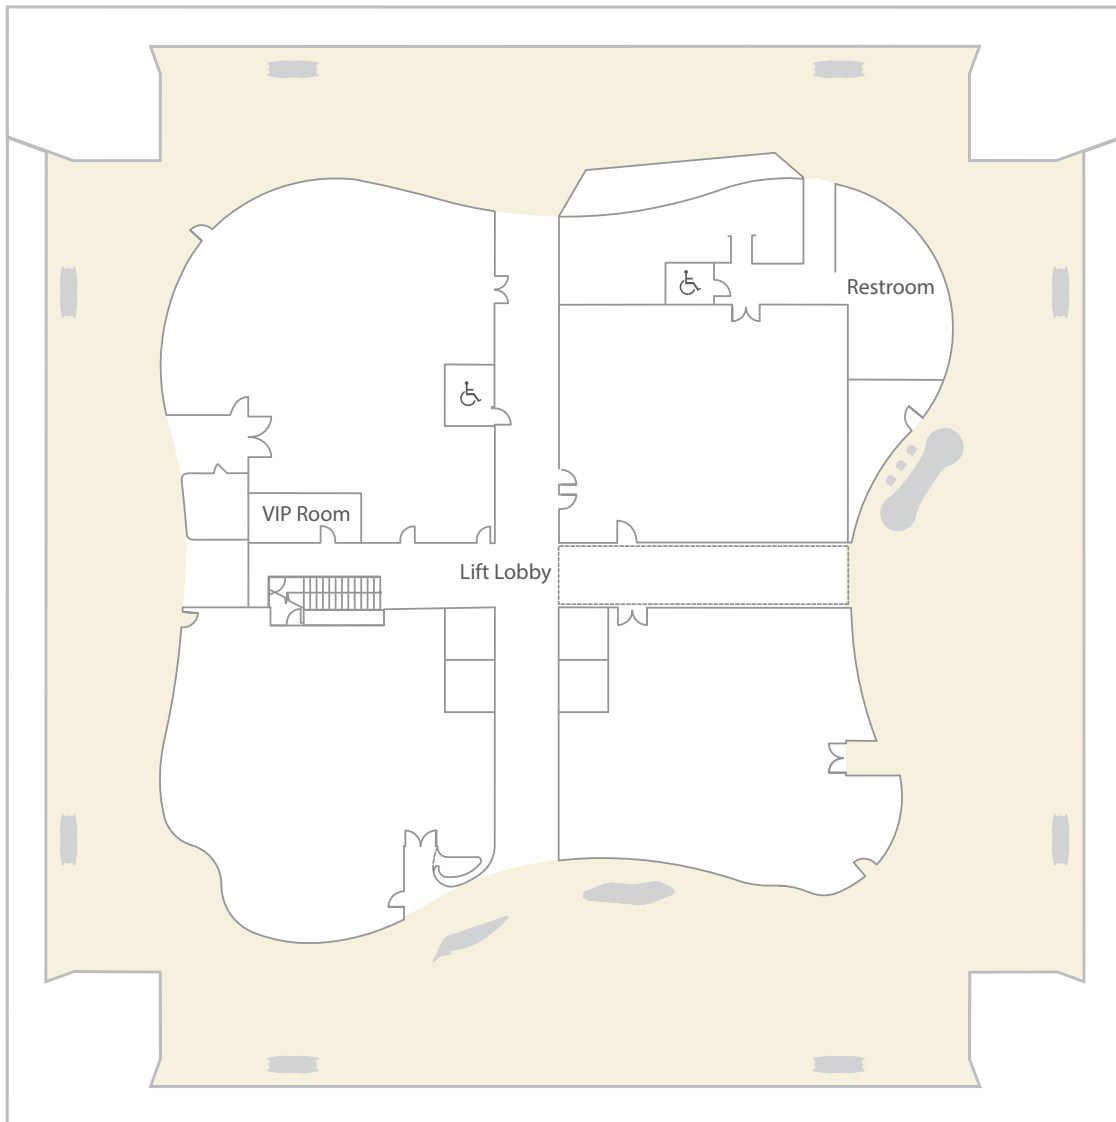

# 360° Hong Kong View

Lion Rock View  
North

Tsing Ma Bridge View  
West

Central & Victoria Harbour View  
East

South  
Central & Sheung Wan View

(16,000 sq ft / 1,486 sqm)

Banquet 42 tables

Cocktail 1000 pax

Theatre 680 pax