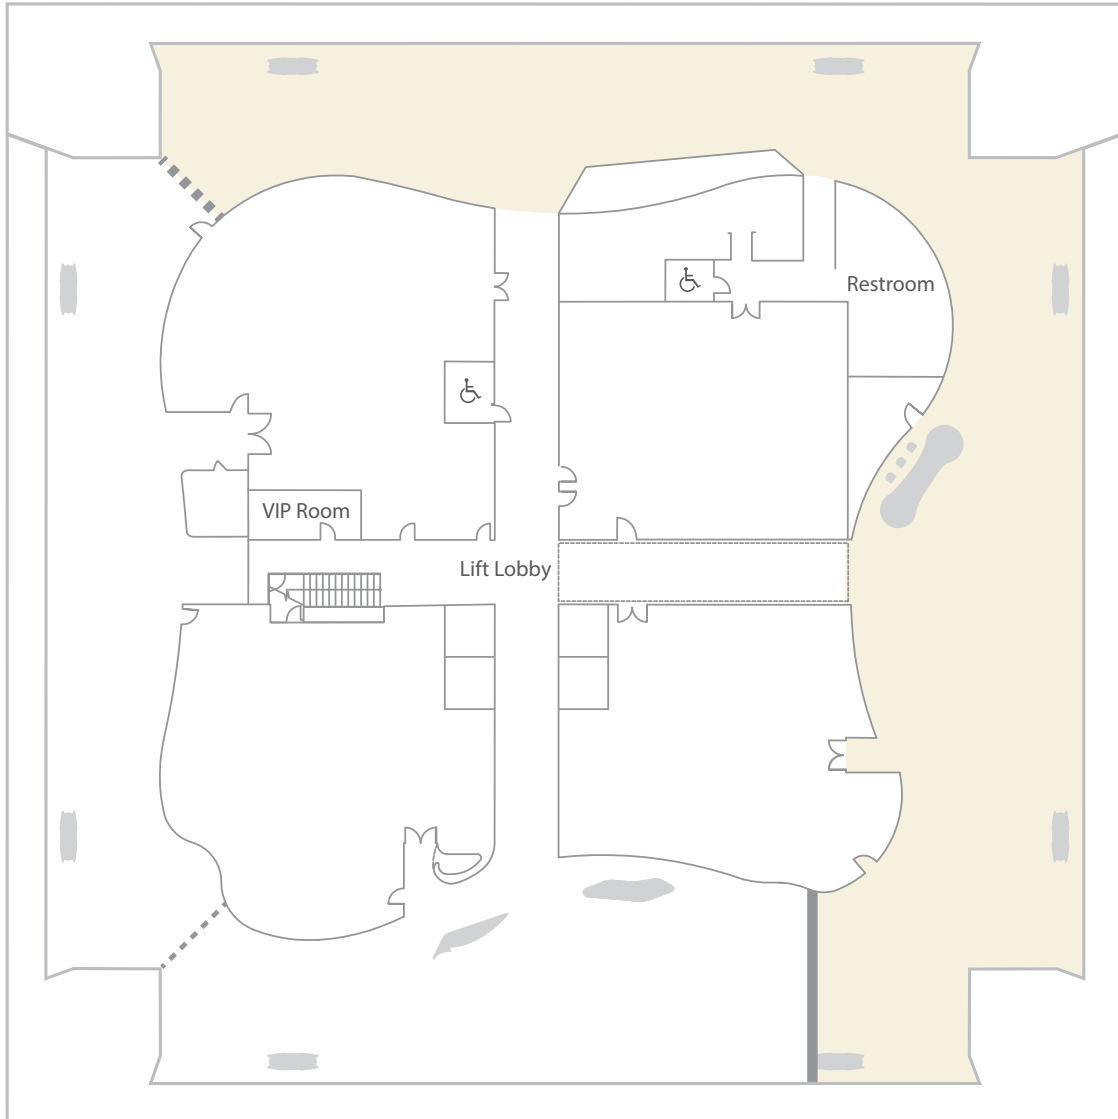

180° Kowloon View

Lion Rock View
North

Tsing Ma Bridge View
West

Central & Victoria Harbour View
East

South
Central & Sheung Wan View

(8,900 sq ft / 827 sqm)

Banquet 26 tables

Cocktail 550 pax

Theatre 400 pax