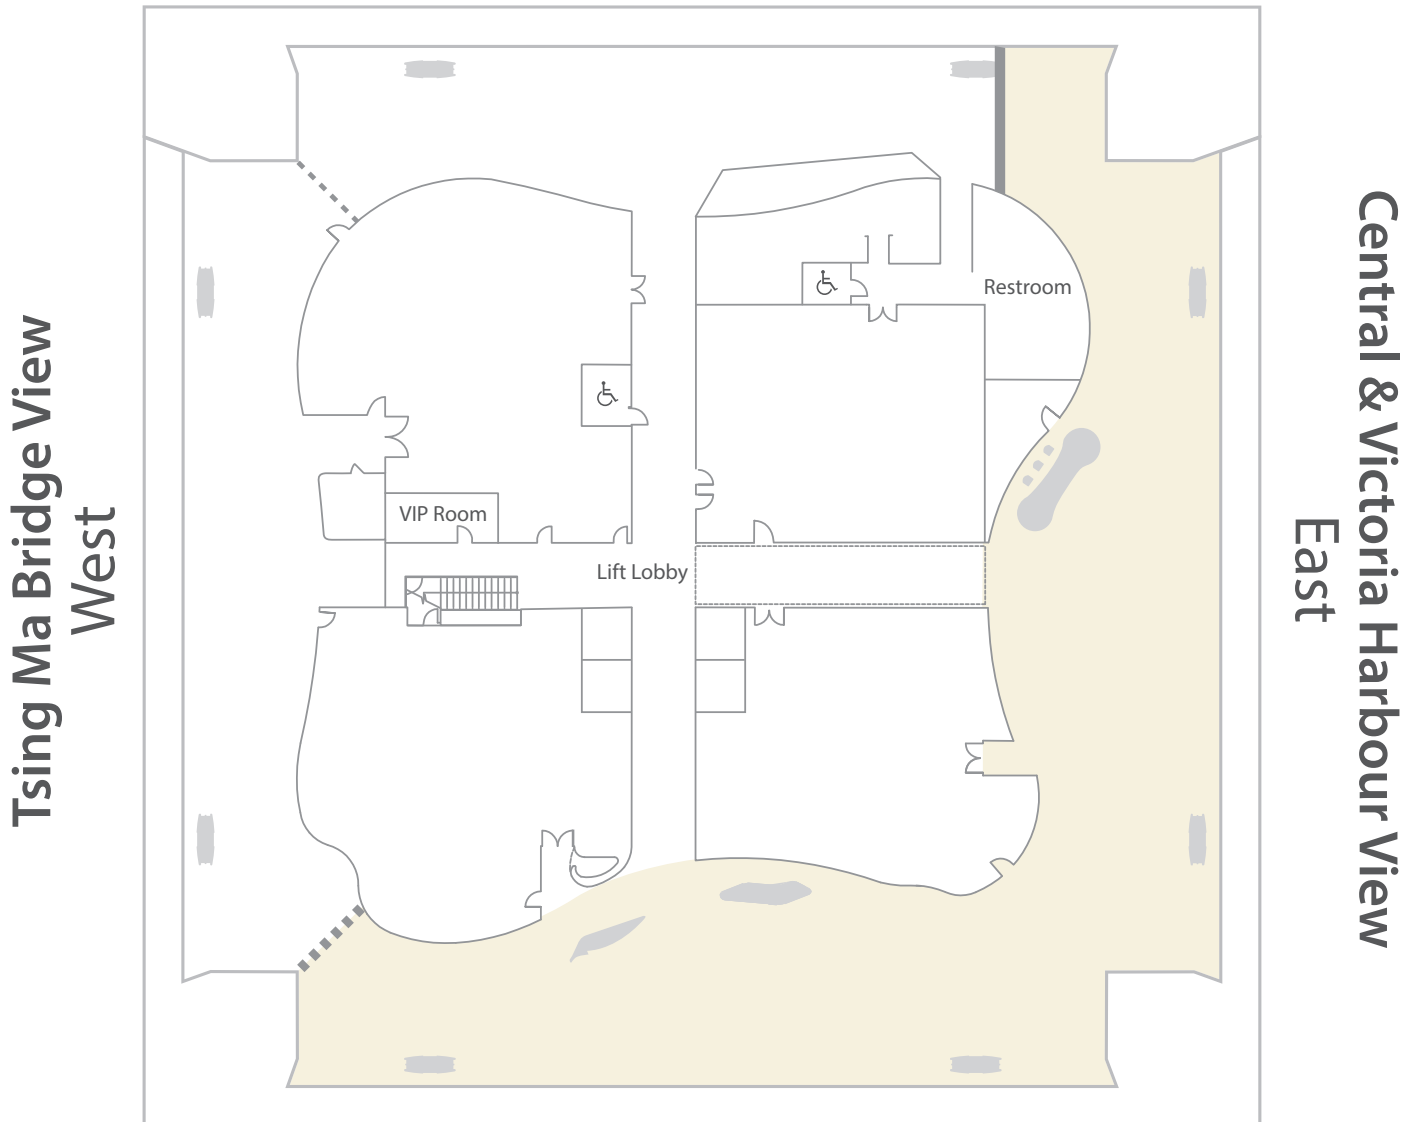

180° Victoria Harbour View

Lion Rock View
North

(9,500 sq ft / 883 sqm)	
Banquet	28 tables
Cocktail	600 pax
Theatre	500 pax