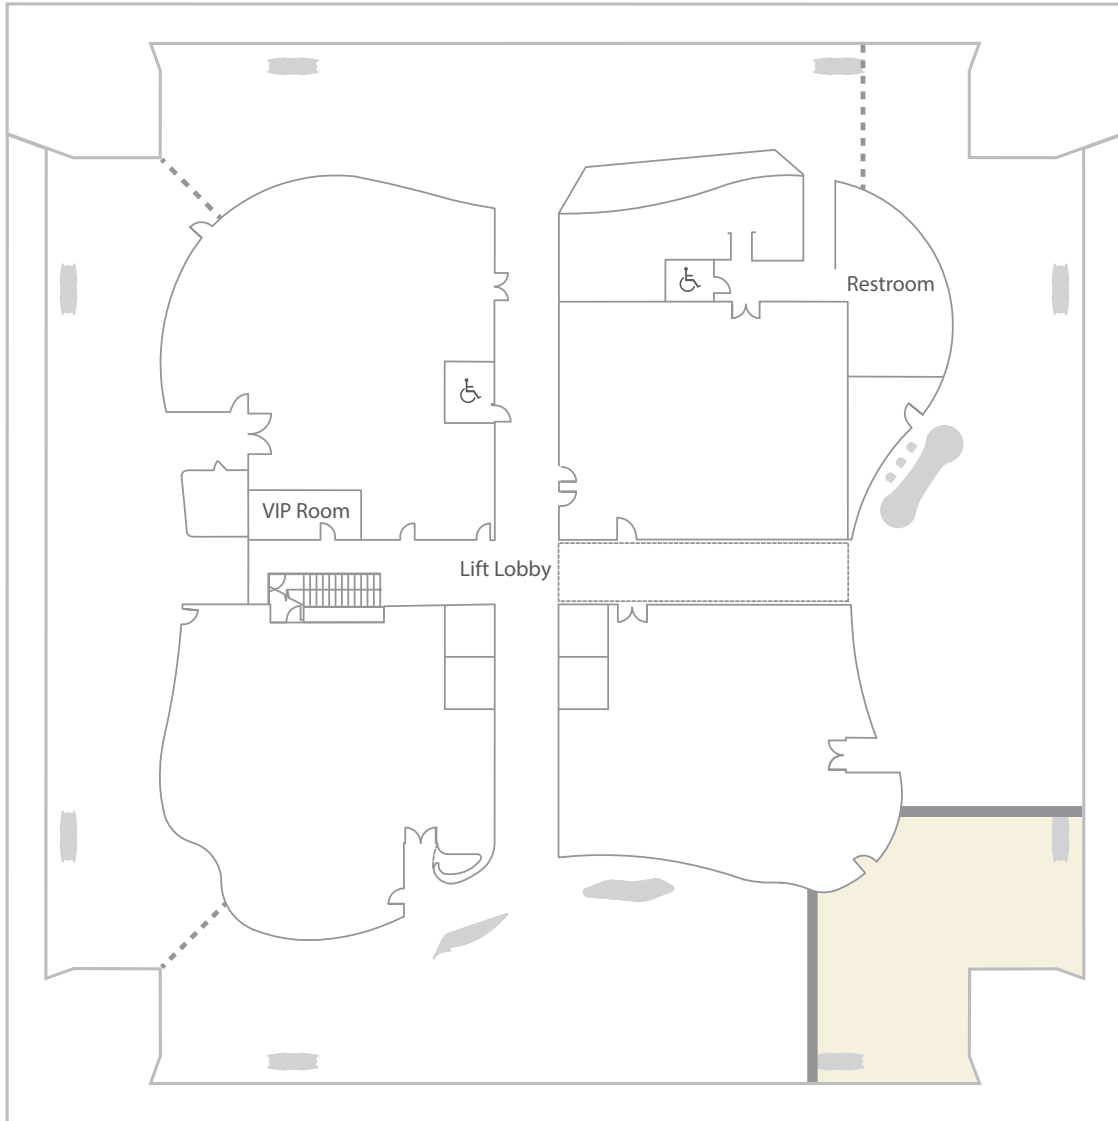

# Central View

Lion Rock View  
North

Tsing Ma Bridge View  
West

Central & Victoria Harbour View  
East

South  
Central & Sheung Wan View

(1,600 sq ft / 149 sqm)

Banquet 5 tables

Cocktail 100 pax