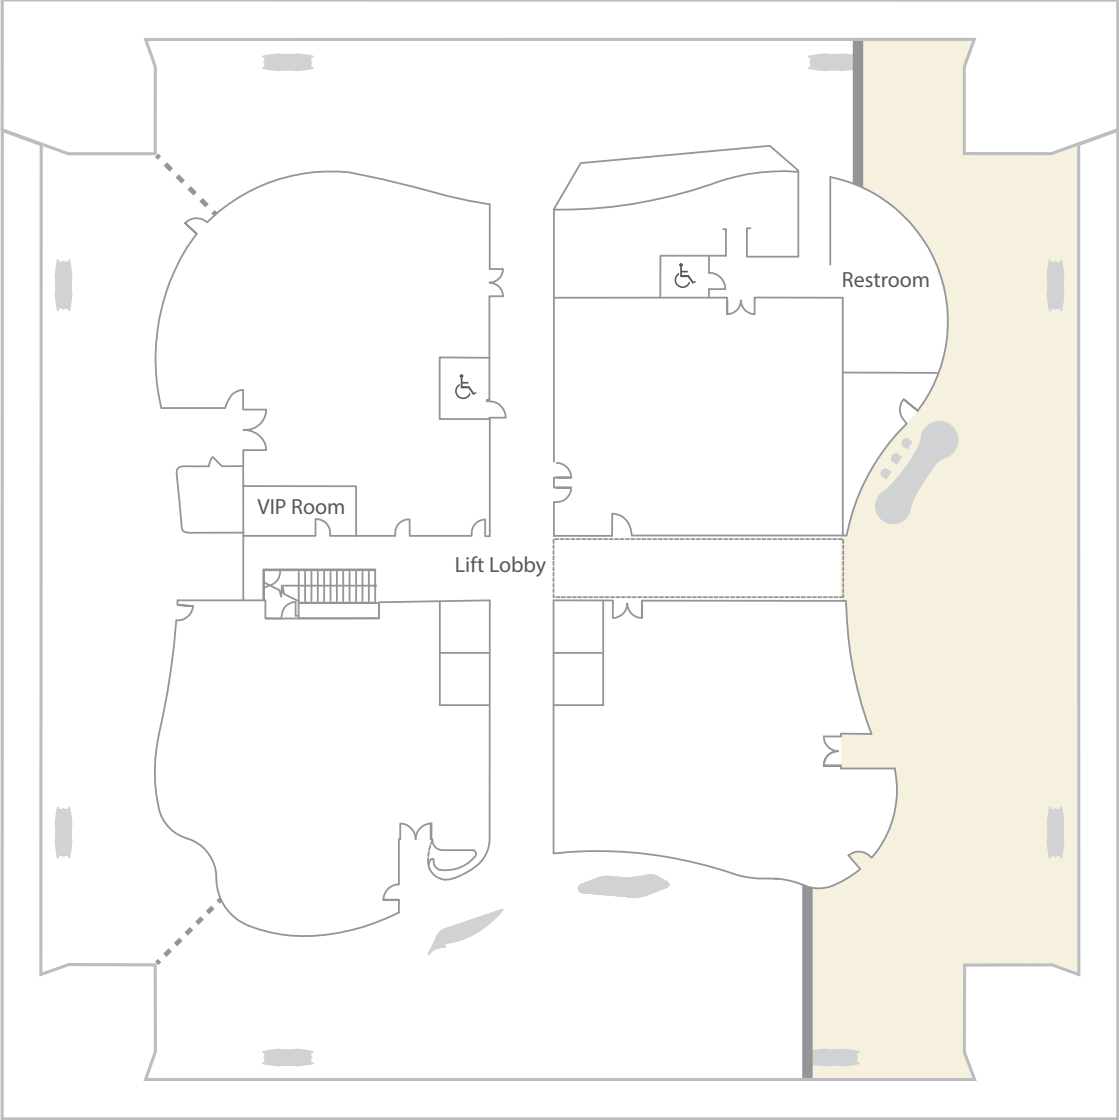

# Central & Victoria Harbour View

Lion Rock View  
North

Tsing Ma Bridge View  
West

Central & Victoria Harbour View  
East

South  
Central & Sheung Wan View

(5,600 sq ft / 520 sqm)	
Banquet	17 tables
Cocktail	300 pax
Theatre	250 pax