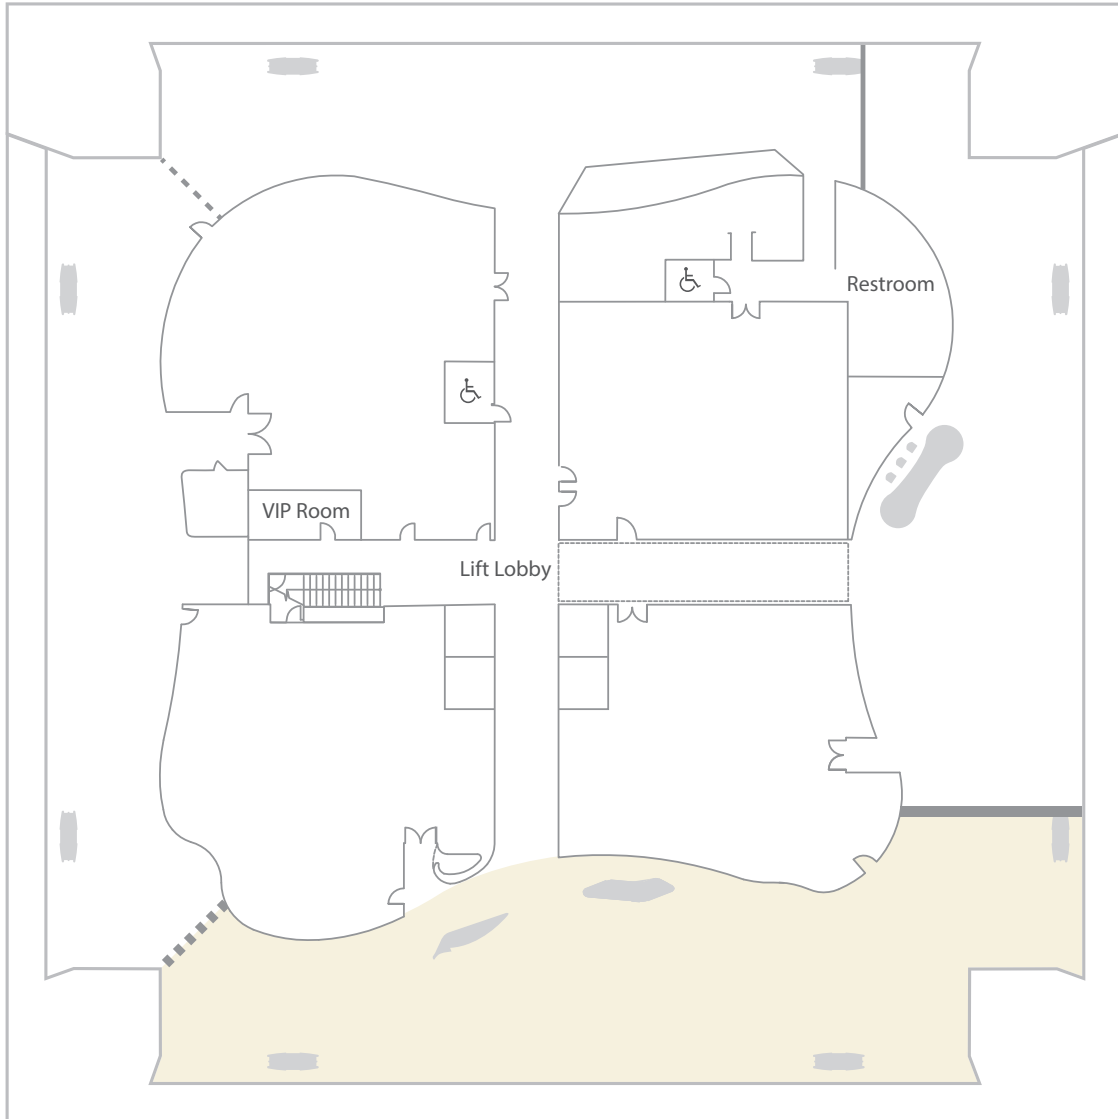

# Full Central View

Lion Rock View  
North

Tsing Ma Bridge View  
West

Central & Victoria Harbour View  
East

South

Central & Sheung Wan View

(5,500 sq ft / 511 sqm)

Banquet 18 tables

Cocktail 300 pax

Theatre 250 pax