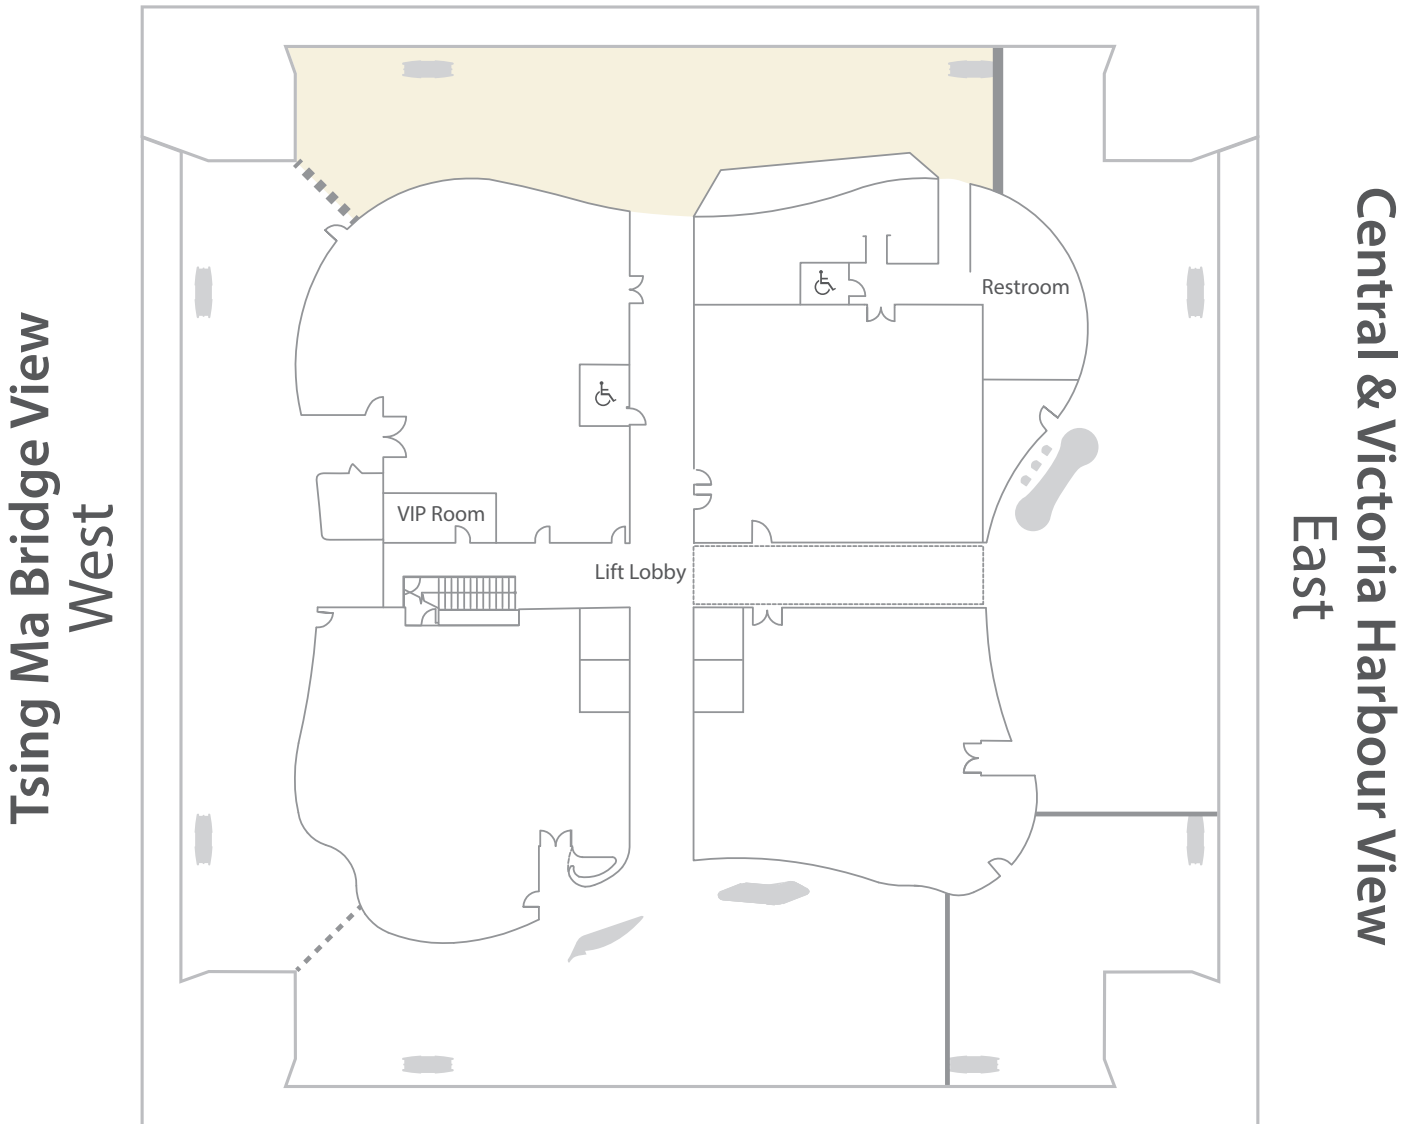

Lion Rock View

Lion Rock View
North

South
Central & Sheung Wan View

(3,300 sq ft / 307 sqm)

Banquet 8 tables

Cocktail 180 pax

Theatre 140 pax