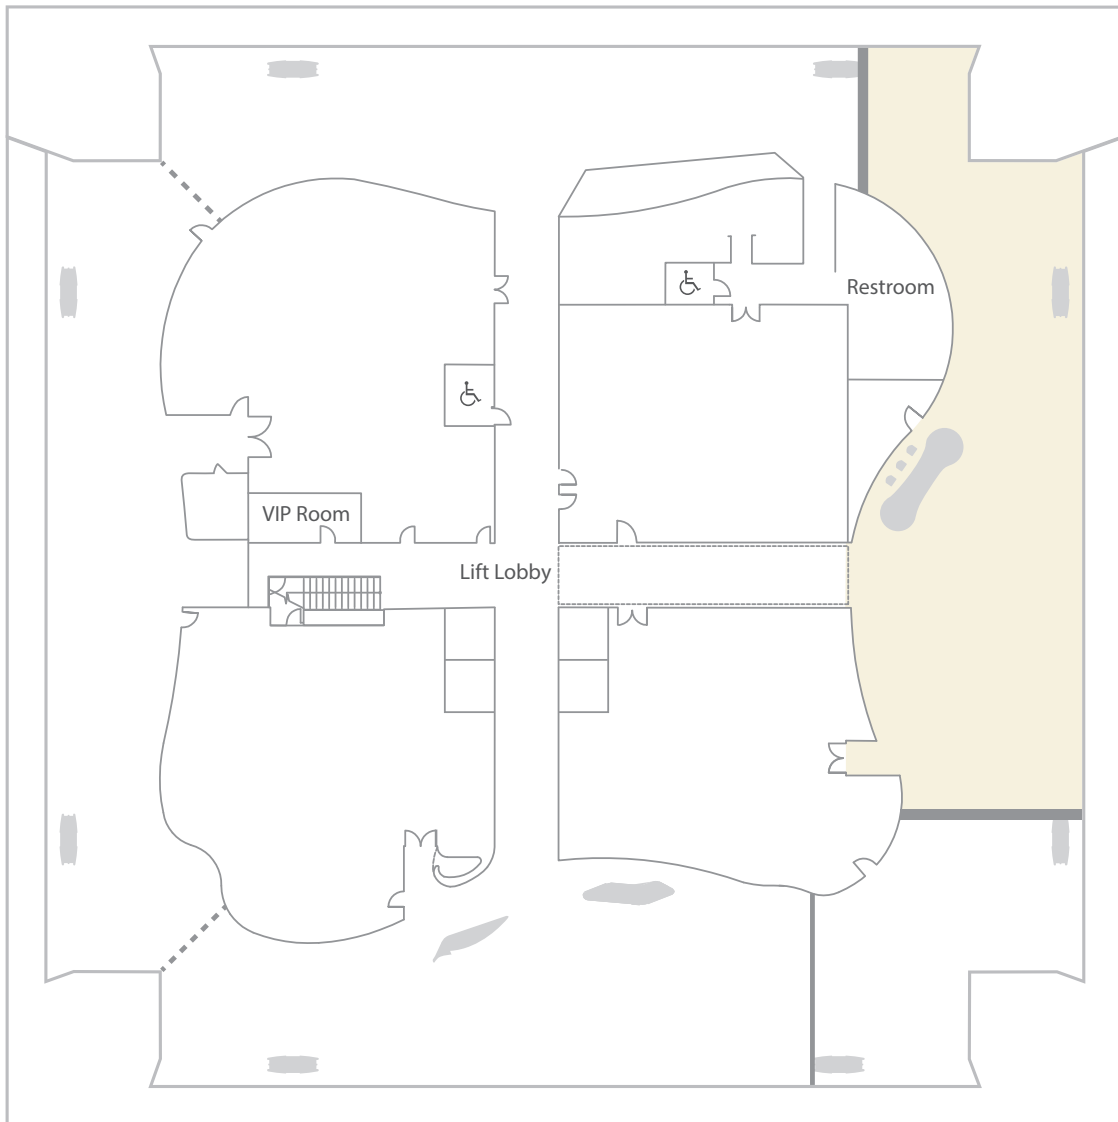

Victoria Harbour View

Lion Rock View
North

Tsing Ma Bridge View
West

Central & Victoria Harbour View
East

South
Central & Sheung Wan View

(4,000 sq ft / 372 sqm)

Banquet 13 tables

Cocktail 200 pax